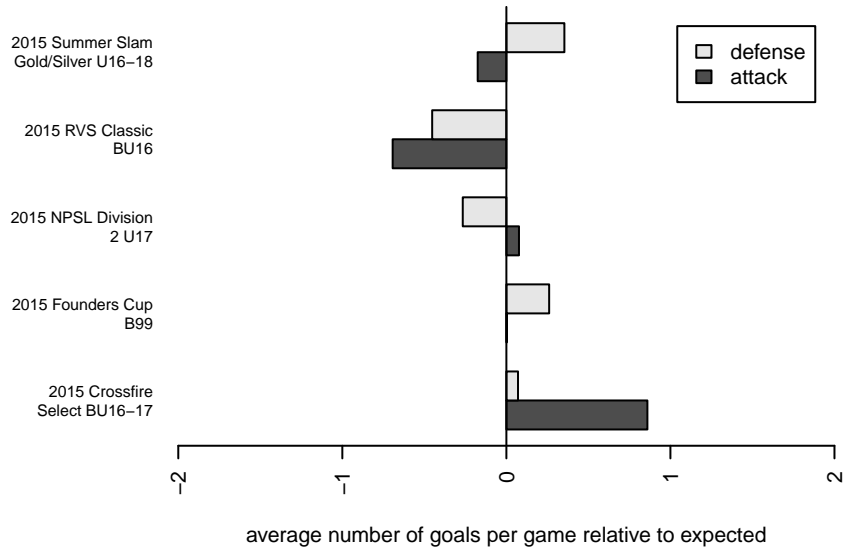

Crossfire Select Yerxa B99

Crossfire Select SC
 Redmond, WA
 B99 total strength=1432
 attack=12.94 defense=6.19
 fall league = NPSL Div 2 U17

alt names used:
 Crossfire Select B99–Yerxa
 Crossfire Select B99 Yerxa

Venues played:
 2015 RVS Classic BU16
 2015 Crossfire Select BU16–17
 2015 Summer Slam Gold/Silver U16–18
 2015 NPSL Division 2 U17
 2015 Founders Cup B99

Crossfire Select Yerxa B99
 Dots are actual minus expected GF (blue circles) and GA (red triangles).
 Blue line is smoothed change in attack strength. Red is smoothed change in defense strength.

**attack and defense variance (black dot)
relative to other teams
and top 10 in region**

**attack and defense rating
relative to others at age
and all opponents in last 13 months**

Performance relative to 13 month average