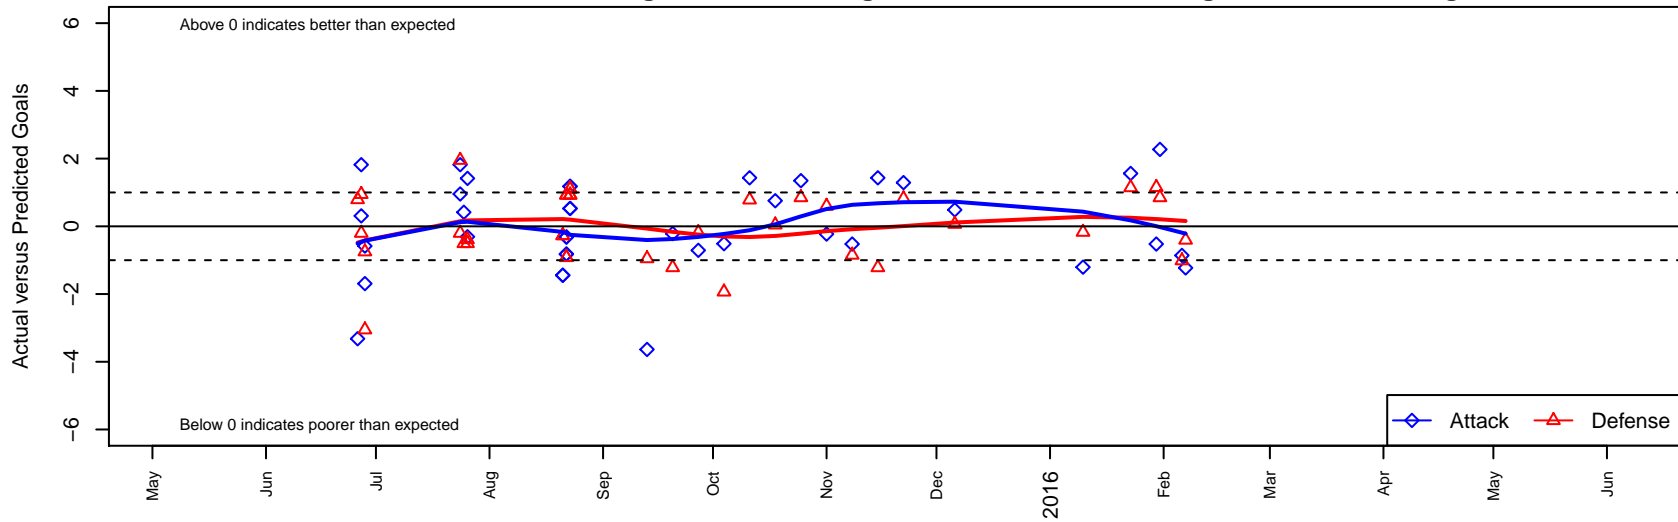

Crossfire Select Yerxa B99

Crossfire Select SC
 Redmond, WA
 B99 total strength=1432
 attack=12.94 defense=6.19
 fall league = NPSL Div 2 U17

alt names used:
 Crossfire Select B99–Yerxa
 Crossfire Select B99 Yerxa

Venues played:
 2015 RVS Classic BU16
 2015 Crossfire Select BU16–17
 2015 Summer Slam Gold/Silver U16–18
 2015 NPSL Division 2 U17
 2015 Founders Cup B99

Crossfire Select Yerxa B99
 Dots are actual minus expected GF (blue circles) and GA (red triangles).
 Blue line is smoothed change in attack strength. Red is smoothed change in defense strength.

**attack and defense variance (black dot)
relative to other teams
and top 10 in region**

**attack and defense rating
relative to others at age
and all opponents in last 13 months**

Performance relative to 13 month average