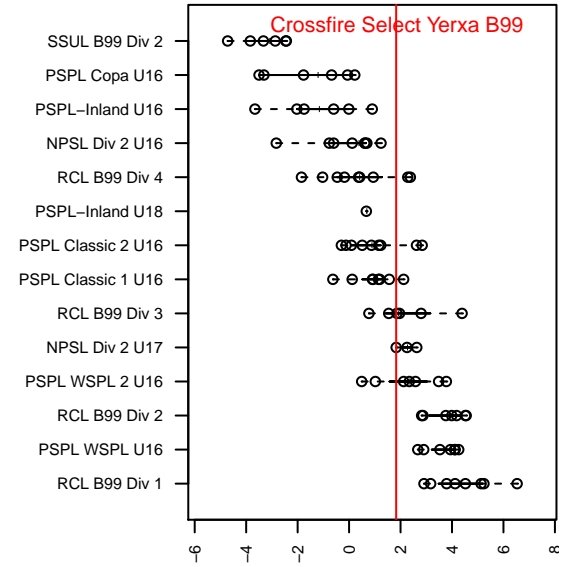

Crossfire Select Yerxa B99

Crossfire Select SC
 Redmond, WA
 B99 total strength=1432
 attack=12.94 defense=6.19
 fall league = NPSL Div 2 U17

alt names used:
 Crossfire Select B99–Yerxa
 Crossfire Select B99 Yerxa

Venues played:
 2015 RVS Classic BU16
 2015 Crossfire Select BU16–17
 2015 Summer Slam Gold/Silver U16–18
 2015 NPSL Division 2 U17
 2015 Founders Cup B99

Crossfire Select Yerxa B99
 Dots are actual minus expected GF (blue circles) and GA (red triangles).
 Blue line is smoothed change in attack strength. Red is smoothed change in defense strength.

**attack and defense variance (black dot)
relative to other teams
and top 10 in region**

**attack and defense rating
relative to others at age
and all opponents in last 13 months**

Performance relative to 13 month average