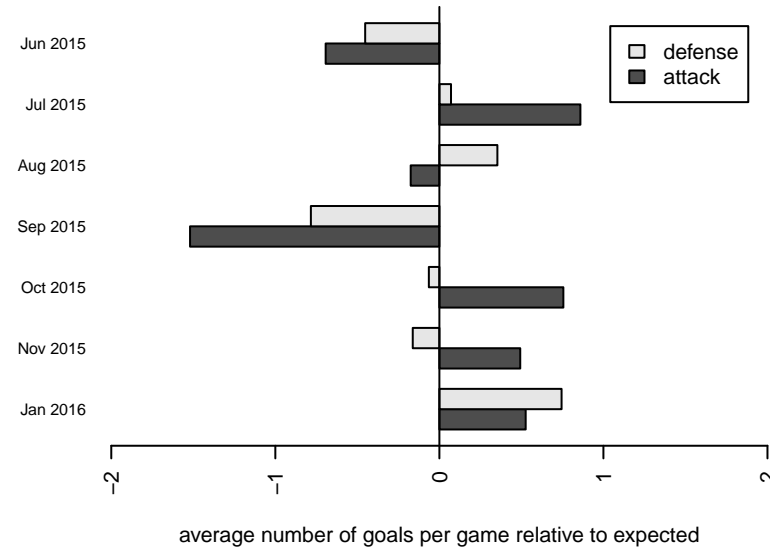

Performance relative to 13 month average